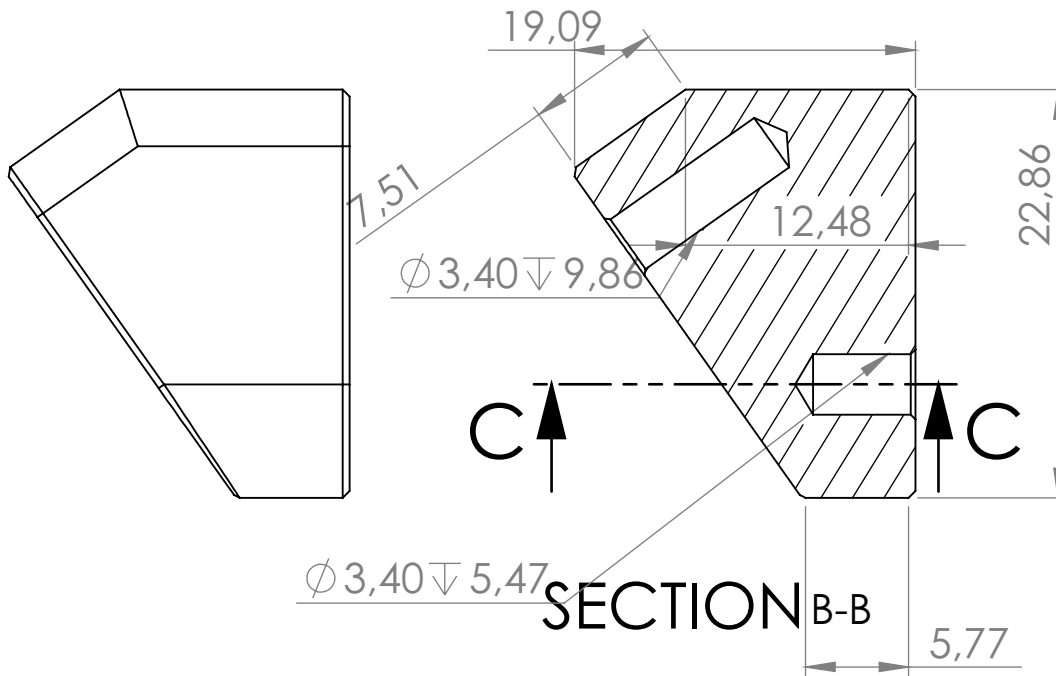

SECTION A-A

SECTION B-B

SECTION C-C

All the measurements are in millimeters unless otherwise stated

	Manufacturer Number	QO-MS-OMAA35.5
	Description	Optical Table Tilt Adapter
	Version	1.0