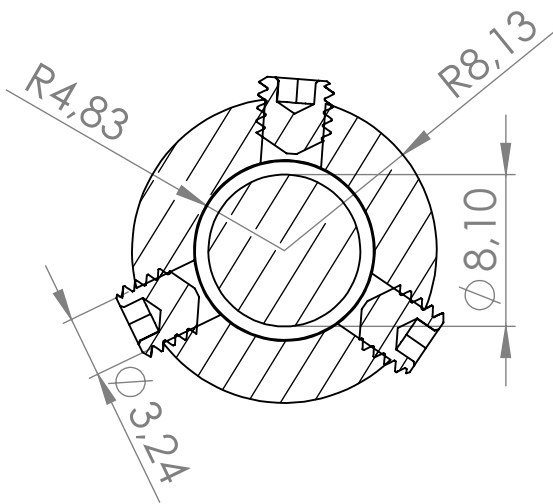

SECTION A-A

SECTION B-B

All the measurements are in millimeters unless otherwise stated

	Manufacturer Number	<a href="#">QO-MS-OMKTAM4</a>
	Description	Optic Table Top Mounting Adapter
	Version	1.0